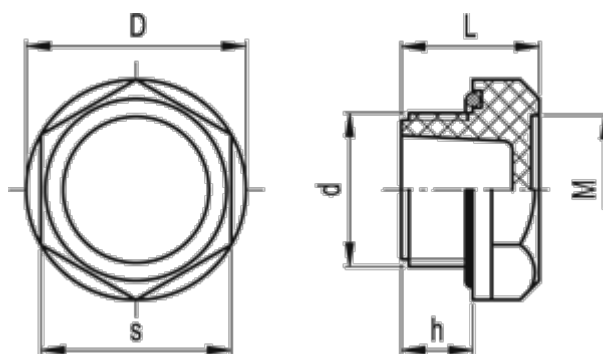

Data Sheet

Article number: 2311158299

Description: E+G Plug
TNR.1

Measures

D	= 44
d	= G1
h	= 13
L	= 23
M	= 31.0
s	= 38
Tightening (N m)	= 12-15
Weight (g)	= 18